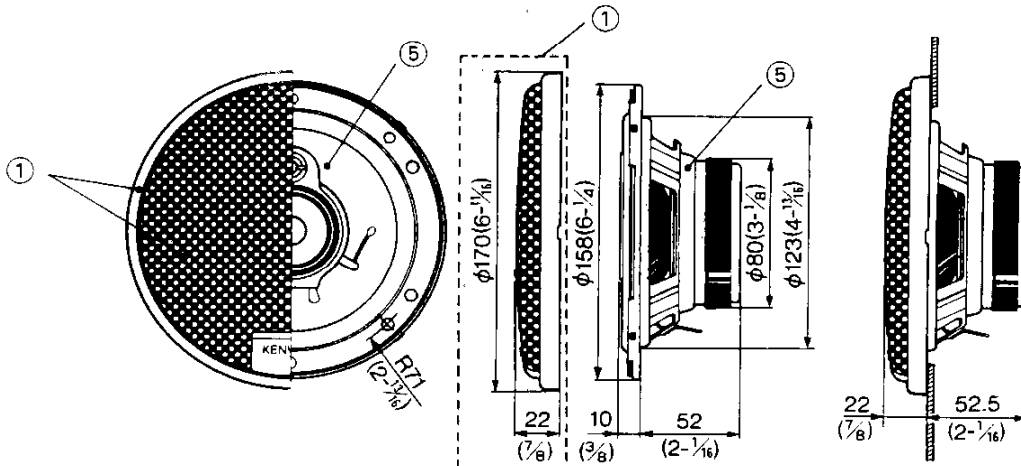

KFC-1684 SERVICE MANUAL

KENWOOD

©1992-11 PRINTED IN JAPAN
B51-6530-00(MC) 1734

EXTERNAL VIEW

UNIT: mm (inch)

PARTS INCLUDED

- ② 4.5m(15ft)..... X 2
- ③ $\phi 4-30(3/16-1-3/16)$ ..... X 6
- ④ ..... X 6

SPECIFICATIONS

1. Speakers
2. Woofer.....158mm(6in)Water Resistant
     Cone Type 250g(8.7oz) Magnet
   - Mid-Range.....50mm(1-3/8in)Water Resistant
     Cone Type
   - Tweeter.....13mm(1/2in)Dome Type
   - Peak Power.....150 Watts
   - Frequency Response.....45Hz~21,000Hz
   - Sensitivity.....90 dB/W at 1m
   - Impedance.....4 Ohms
   - Weight Per Speaker With Grille.....1,900g(4.2lb)/Pair.

We follow a policy of advancements in development.
For this reason specifications may be changed without notice.

PARTS LIST

★ New parts
Parts without **Parts No.** are not supplied.
Les articles non mentionnés dans le **Parts No.** ne sont pas fournis.
Teile ohne **Parts No.** werden nicht geliefert.

Ref No.	New Parts	Parts No.	Description
①	★	B06-0741-08	Grille ass'y
②		E30-5135-08	Cord set
③ ④		N99-1086-18	Screw set
⑤	★	T15-0221-08	Speaker

KENWOOD CORPORATION

KENWOOD U.S.A. CORPORATION

KENWOOD ELECTRONICS CANADA INC.

KENWOOD ELECTRONICS LATIN AMERICA S.A.

TRIO-KENWOOD U.K. LIMITED

KENWOOD ELECTRONICS BENELUX N.V.

KENWOOD ELECTRONICS DEUTSCHLAND GMBH

TRIO-KENWOOD FRANCE S.A.

13 Boulevard Ney, 75018 Paris, France

KENWOOD LINEAR S.p.A.

20125 Milano Via Arce, 50, Italy

KENWOOD ESPAÑA S.A.

Borvia, 239-08020 Barcelona, Spain

KENWOOD ELECTRONICS AUSTRALIA PTY. LTD.

KENWOOD & LEE ELECTRONICS, LTD

KENWOOD ELECTRONICS SINGAPORE PTE LTD

No. 1 Geylang Lane # 07-00, Singapore 1334